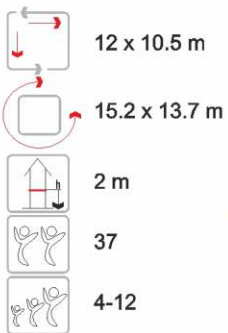

Outdoor Playground Equipments

ENJ-04-08

ENJ-04-09