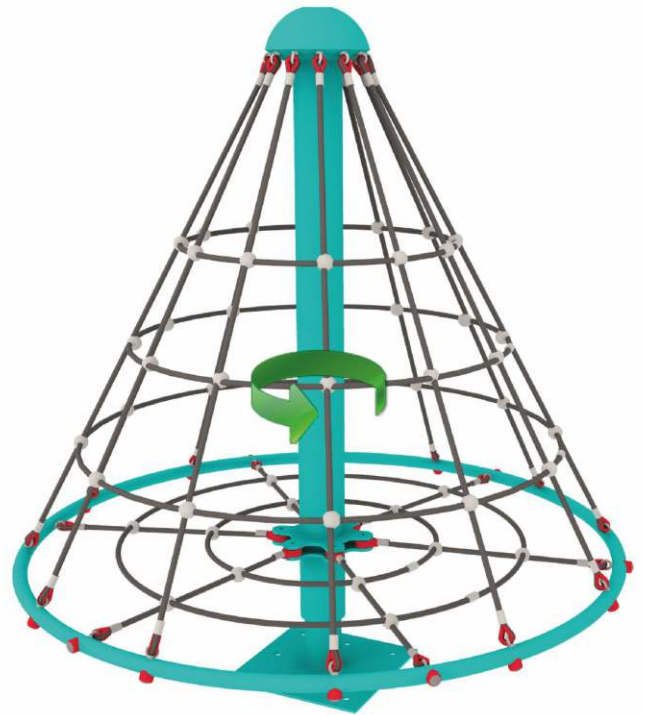

SPR-16

Diameter: 3.30 m

Height: 3.85 m

Weight: 905 kg

Shipping Volume: 3.6 m³

Age: 5-12

Capacity: 35

Use Zone:

Diameter 7.30 m

Fall Height: 2.81 m

SPR-20