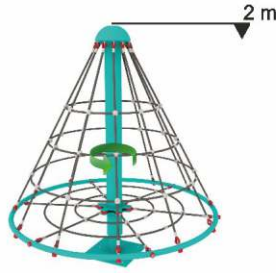

## SPR-16

Diameter: 3.30 m

Height: 3.85 m

Weight: 905 kg

Shipping Volume: 3.6 m<sup>3</sup>

Age: 5-12

Capacity: 35

Use Zone:

Diameter 7.30 m

Fall Height: 2.81 m