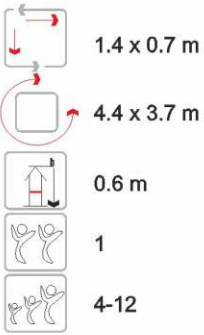

ENJ-SF-09

ENJ-SF-10

ENJ-SF-11

ENJ-SF-16