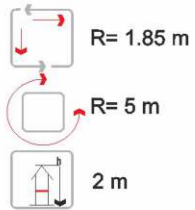

SPR-16

Diameter: 3.30 m

Height: 3.85 m

Weight: 905 kg

Shipping Volume: 3.6 m³

Age: 5-12

Capacity: 35

Use Zone:

Diameter 7.30 m

Fall Height: 2.81 m

SPR-20