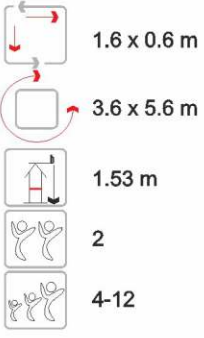

ENJ-SF-09

ENJ-SF-10

ENJ-SF-11

ENJ-SF-16