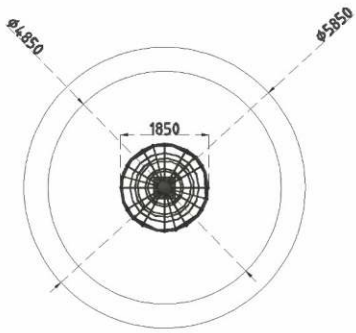

## SPR-16

Diameter: 3.30 m

Height: 3.85 m

Weight: 905 kg

Shipping Volume: 3.6 m<sup>3</sup>

Age: 5-12

Capacity: 35

Use Zone:

Diameter 7.30 m

Fall Height: 2.81 m