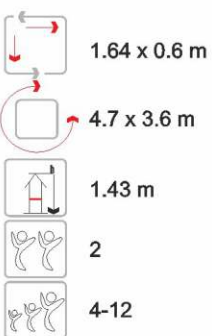

ENJ-SF-09

ENJ-SF-10

ENJ-SF-11

ENJ-SF-16